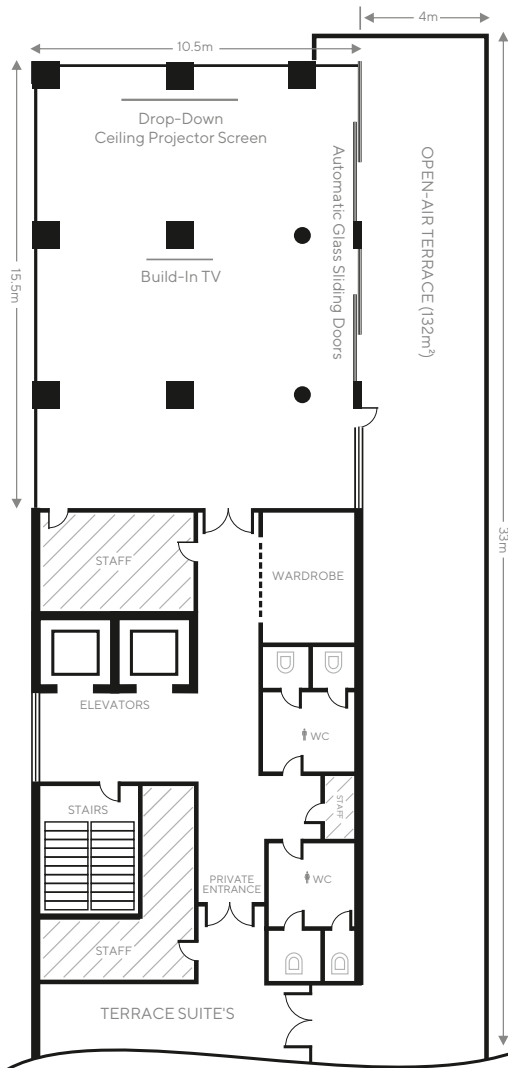

## EVENT ROOM DETAILS

The hotel's rooftop venue on the tenth-floor is flooded with natural light and displays floor-to-ceiling panoramic windows, highlighting the beautiful views overlooking the Baltic Sea and pine treetops of Jūrmala. The private and ultra-spacious outdoor terrace truly takes your breath away with a gentle, ionized seaside breeze, the calming sway of aromatic pine trees and every splendid sunset entice your senses. Room seating and tables will be set according to your request.

### 10<sup>TH</sup> FLOOR

### ROOM CAPACITY (PERSONS)

BANQUET	CLASSROOM	BOARDROOM	U-SHAPE	RECEPTION	THEATRE
60	60	40	50	100	120

### ROOM DIMENSIONS

AREA (m <sup>2</sup> )	SIZE (m)	HEIGHT (m)	NATURAL LIGHTING
160	15,5x10,5	2,5	Yes

Bulduru prospekts 64/68, Jūrmala, **+371 6611 8537**, [conferences@semarahhotels.com](mailto:conferences@semarahhotels.com), [semarahhotels.com/lielupe](http://semarahhotels.com/lielupe)