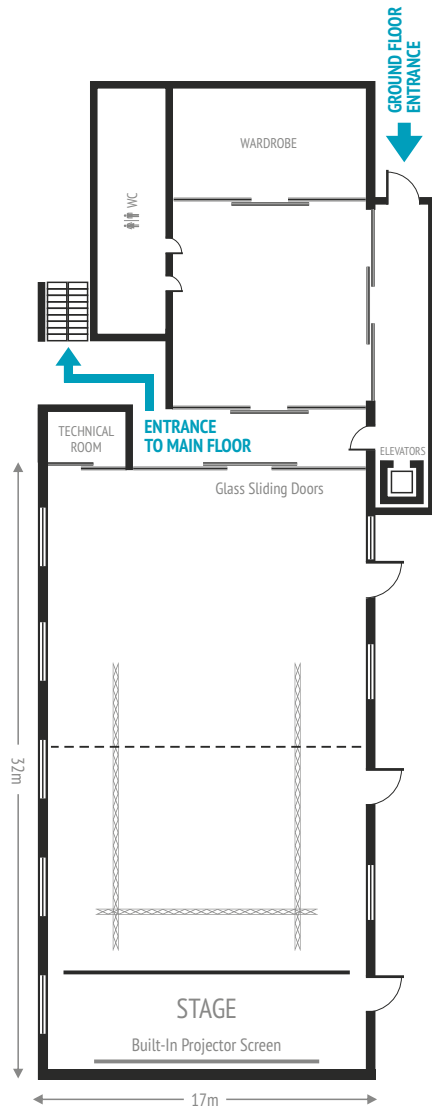

JŪRMALA HALL

VENUE DETAILS

Impressive rectangular space with contemporary décor delights with modern design elements and large windows on both sides, the Jūrmala Hall is our modern interpretation of a grand European ballroom. An operable partition system can divide the room in half, providing complete flexibility and versatility in event design for up to 450 guests. Your special event will unfold magically beneath ultra-high ceilings with one of the most technologically advanced audio-visual systems, lighting, and sophisticated staging capabilities of its kind in Jūrmala.

INCLUDED:

- Complete Event Consultation and Support
- Welcome Display
- Video Capabilities (Projector and Screen)
 - Main Projector – Optoma® Wu1500
 - Screen – 700 x 438
 - Side Projectors – Optoma® Wu416
 - Screen – 305 x 229
- Audio Capabilities (Built-In Speaker System)
 - Front Active Speaker – Electro-Voice® ELX112P
 - Active Subwoofers – Electro-Voice® ELX118P
 - Retention Speakers – Electro-Voice® Zx1
 - Digital Sound System Processor – Electro-Voice® DC-One
 - Audio Amplifier – Electro-Voice® Pa4150
 - Tablet-Controlled Digital Mixer – Behringer® X Air Xr16
 - Microphone System – 8 Microphones and 8 Instrumental
 - Wireless Headset System – Sennheiser® XSW 52
 - Wireless Presentation Set – Sennheiser® XSW 12
 - Wireless Voice/Vocal Set – Sennheiser® XSW 65
- Lighting Capabilities
 - Control Panel – Lenovo® 7 Tablet
 - Lighting Controlling System – ArtNET®
 - White Stage Lighting – LED Par 64 RGBW
 - Lighting – LED Par 64 RGB DMX
- Flip-Chart and Markers
- Notepads and Pens
- Wireless Internet Access
- Water

ROOM CAPACITY (PERSONS)

BANQUET	CLASSROOM	BOARDROOM	U-SHAPE	RECEPTION	THEATRE
300	200	100	100	450	750

ROOM DIMENSIONS

AREA (m ²)	SIZE (m)	HEIGHT (m)	NATURAL LIGHTING
544	17x32	5,8	Yes