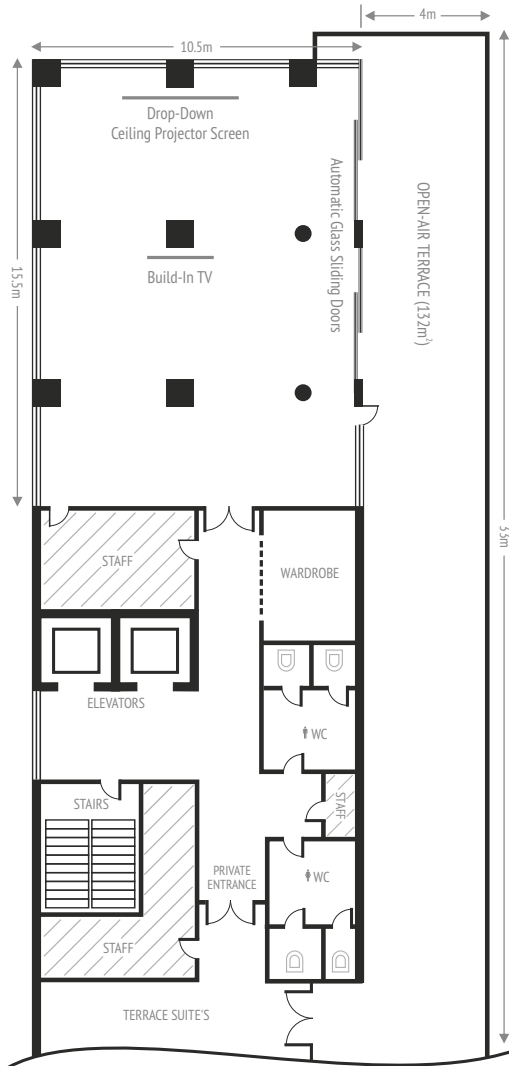

PANORĀMA

EVENT ROOM DETAILS

The hotel's rooftop venue on the tenth-floor is flooded with natural light and displays floor-to-ceiling panoramic windows, highlighting the beautiful views overlooking the Baltic Sea and pine treetops of Jūrmala. The private and ultra-spacious outdoor terrace truly takes your breath away with a gentle, ionized seaside breeze, the calming sway of aromatic pine trees and every splendid sunset entice your senses. Room seating and tables will be set according to your request.

10TH FLOOR

INCLUDED:

- Complete Event Consultation and Support
- Welcome Display
- Video Capabilities (Projector and Screen)
Optoma W501, 1920 x1080, 5000 lm / INPUT: HDMI, VGA
- Audio Capabilities (Built-In Speaker System)
Electro Voice 600W / INPUT: XLR
- Flip-Chart and Markers
- Notepads and Pens
- Wireless Internet Access
- Water

ROOM CAPACITY (PERSONS)

BANQUET	CLASSROOM	BOARDROOM	U-SHAPE	RECEPTION	THEATRE
60	60	40	50	100	120

ROOM DIMENSIONS

AREA (m ²)	SIZE (m)	HEIGHT (m)	NATURAL LIGHTING
160	15,5x10,5	2,5	Yes