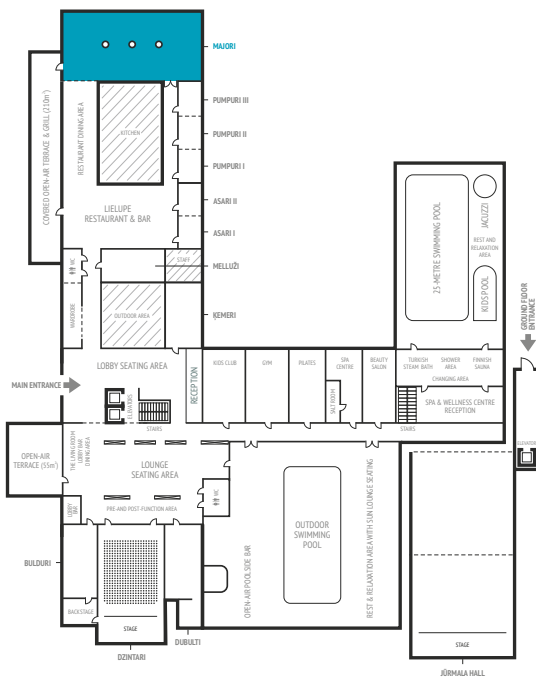

MAJORI

BANQUET ROOM DETAILS

Reflects a warm, inviting ambience situated away from the hotels main public areas, creating a feeling of privacy, opens up to an ultra-spacious covered open-air terrace and grill. Can comfortably accommodate up to 150 guests banquet-style and features a dramatic oversized bubble pendant lighting décor providing an elegant glow for your special occasion both day and night. Banquet room Majori is the ideal location for glamorous weddings, pre-function cocktails, welcome receptions, gala parties, celebrations and stylish corporate functions. Room seating and tables will be set according to your request.

INCLUDED:

- Complete Event Consultation and Support
- Welcome Display
- Video Capabilities (Projector and Screen)
Mitsubishi XD700U, 1024 x 768, 4300 lm / INPUT: HDMI, VGA
- Audio Capabilities (Built-In Speaker System)
Audac 800W / INPUT: RCA, MICROPHONE: XLR
- Flip-Chart and Markers
- Notepads and Pens
- Wireless Internet Access
- Water

ROOM CAPACITY (PERSONS)

BANQUET	CLASSROOM	BOARDROOM	U-SHAPE	RECEPTION	THEATRE
150	100	60	60	200	250

ROOM DIMENSIONS

AREA (m ²)	SIZE (m)	HEIGHT (m)	NATURAL LIGHTING
288	24x12	4	Yes