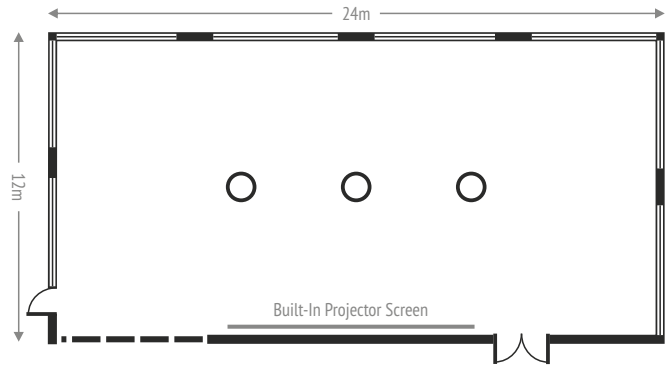

MAJORI

BANQUET ROOM DETAILS

Reflects a warm, inviting ambience situated away from the hotels main public areas, creating a feeling of privacy, opens up to an ultra-spacious covered open-air terrace and grill. Can comfortably accommodate up to 150 guests banquet-style and features a dramatic oversized bubble pendant lighting décor providing an elegant glow for your special occasion both day and night. Banquet room Majori is the ideal location for glamorous weddings, pre-function cocktails, welcome receptions, gala parties, celebrations and stylish corporate functions. Room seating and tables will be set according to your request.

ROOM CAPACITY (PERSONS)

BANQUET	CLASSROOM	BOARDROOM	U-SHAPE	RECEPTION	THEATRE
150	100	60	60	200	250

ROOM DIMENSIONS

AREA (m ²)	SIZE (m)	HEIGHT (m)	NATURAL LIGHTING
288	24x12	4	Yes