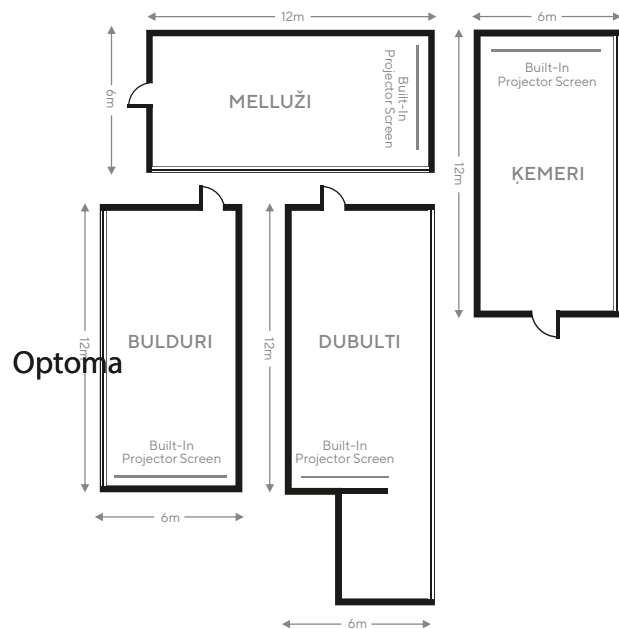

BULDURI, DUBULTI, ĶEMERI, MELLUŽI

ROOM DETAILS

One of the largest meeting spaces, perfect for all-day meetings. Chic, simple décor allows complete versatility in event design - minimizing distractions and enhancing productivity. Located next to a spacious lobby lounge, making it extremely convenient for networking during coffee breaks and pre/post functions. Room seating and tables will be set according to your request.

ROOM CAPACITY (PERSONS)

ROOM DIMENSIONS

	ROOM CAPACITY (PERSONS)						ROOM DIMENSIONS			
	CABARET	CLASSROOM	BOARDROOM	U-SHAPE	RECEPTION	THEATRE	AREA (m ²)	SIZE (m)	HEIGHT (m)	NATURAL LIGHTING
BULDURI	24	30	24	26	30	50	72	12x6	3	Yes
DUBULTI	24	34	24	26	30	60	72	12x6	3	Yes
ĶEMERI	24	30	24	26	30	50	72	12x6	3	Yes
MELLUŽI	24	30	24	26	30	50	72	12x6	3	Yes