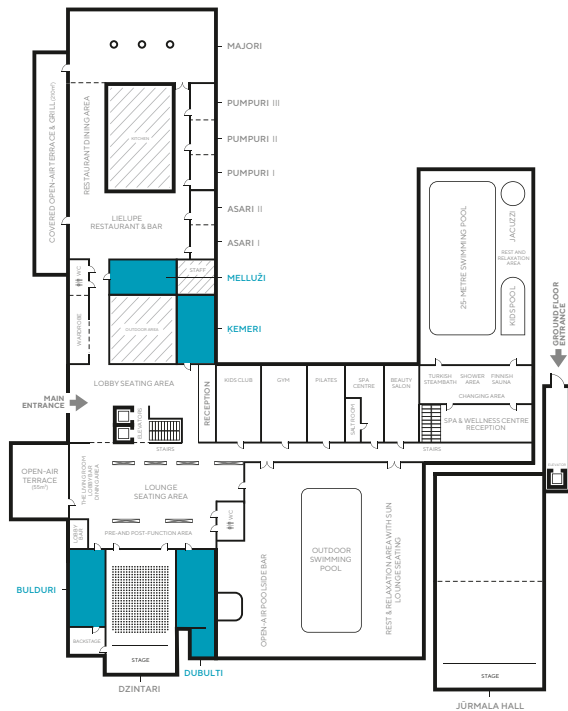

BULDURI, DUBULTI, ĶEMERI, MELLUŽI

ROOM DETAILS

One of the largest meeting spaces, perfect for all-day meetings. Chic, simple décor allows complete versatility in event design - minimizing distractions and enhancing productivity. Located next to a spacious lobby lounge, making it extremely convenient for networking during coffee breaks and pre/post functions. Room seating and tables will be set according to your request.

ROOM CAPACITY (PERSONS)

ROOM DIMENSIONS

	ROOM CAPACITY (PERSONS)						ROOM DIMENSIONS			
	CABARET	CLASSROOM	BOARDROOM	U-SHAPE	RECEPTION	THEATRE	AREA (m ²)	SIZE (m)	HEIGHT (m)	NATURAL LIGHTING
BULDURI	24	30	24	26	30	50	72	12x6	3	Yes
DUBULTI	24	34	24	26	30	60	72	12x6	3	Yes
ĶEMERI	24	30	24	26	30	50	72	12x6	3	Yes
MELLUŽI	24	30	24	26	30	50	72	12x6	3	Yes